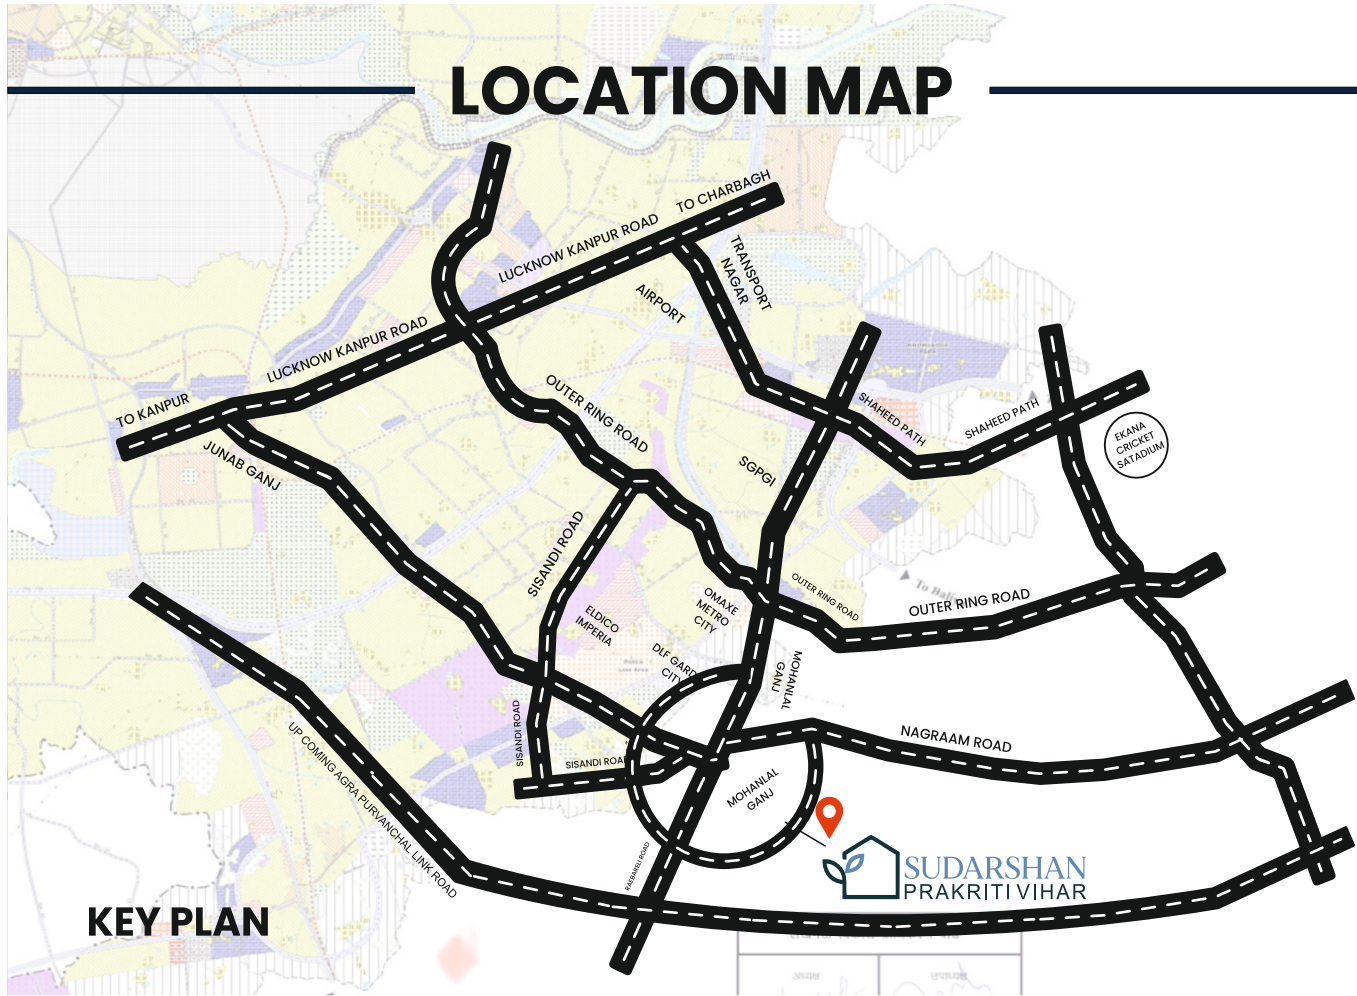

LOCATION MAP

KEY PLAN

LOCATION ADVANTAGE

Lucknow Raebareli Road	5 min
Mohanlalganj	5 min
SGPGI	15 min
New Outer Ring Road	10 min
Airport	15 min
Purvanchal Expressway	10 min
UP COMING AGRA PURVANCHAL LINK ROAD	3 min