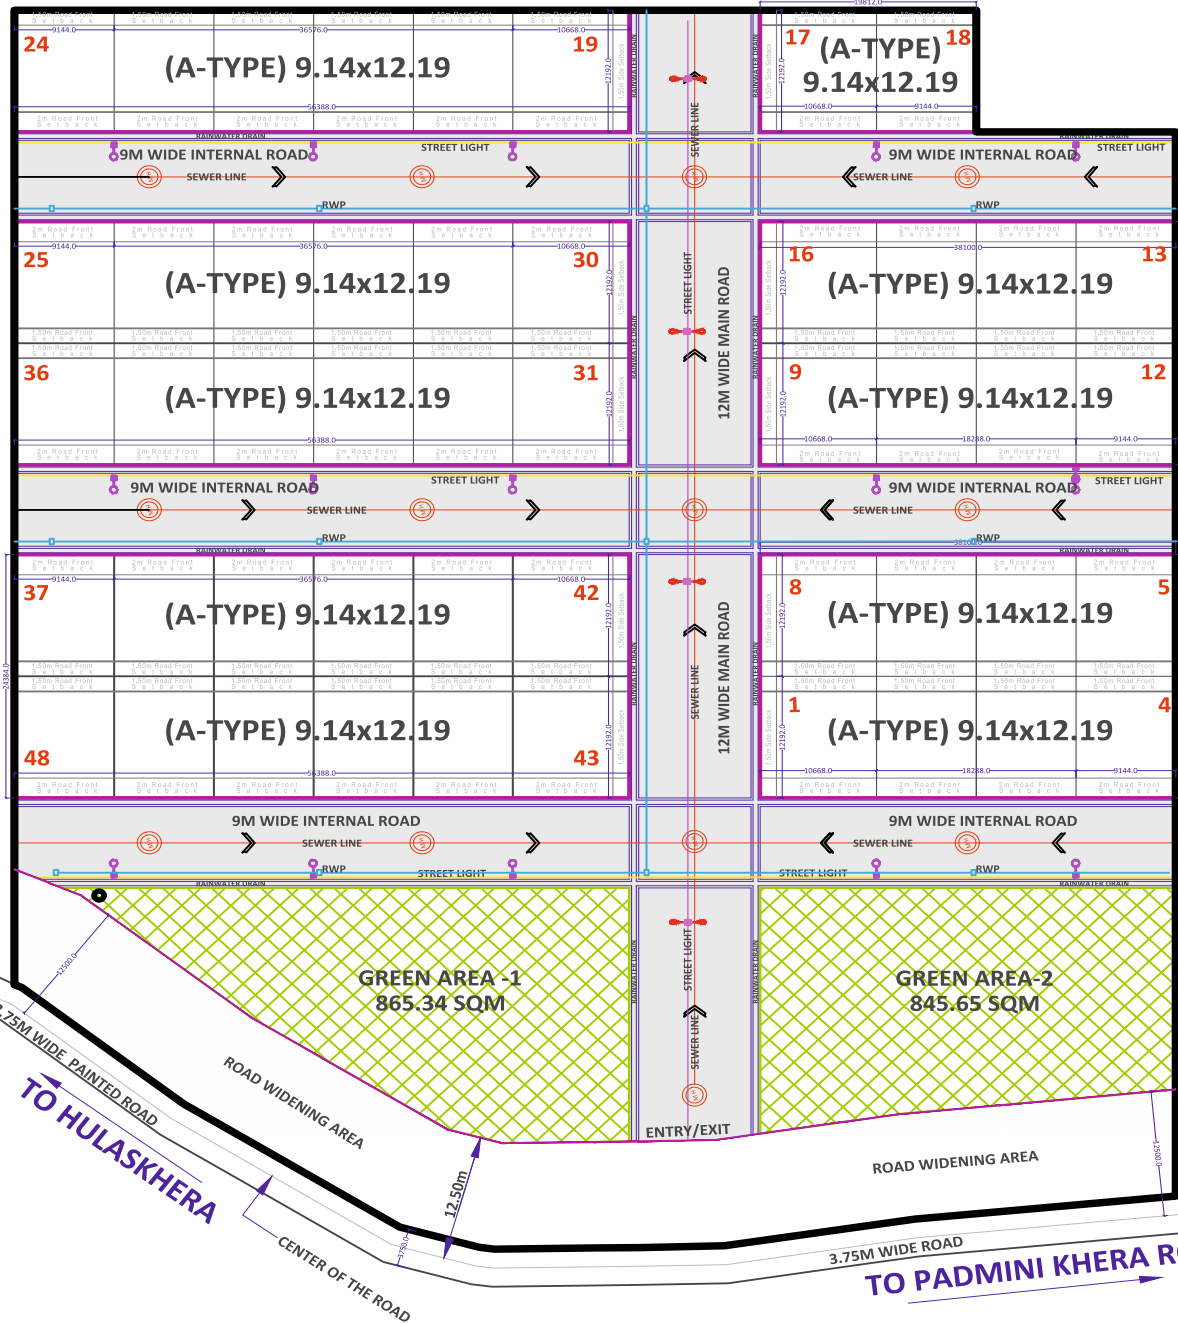

Finance Available From All Leading Banks

Raebareli Road, Mohanlalganj, Lucknow

RERA & JILA PANCHAYAT APPROVED

High Class Amenitie

FOR ELEVATED EVERYDAY LIVING

**GATED
COLONY**

**12 & 9 MTR
WIDE ROAD**

**DRAINAGE
SYSTEM**

**WATER
SUPPLY IN PARK**

GREENERY

**STREET ROAD
LIGHT**

**24X7
ELECTRICITY**

**24x7
SECURITY**

**SEWER
SYSTEM**

FUTURE EXPANSION

SITE PLAN
SCALE (1:100)

LOCATION MAP

KEY PLAN

LOCATION ADVANTAGE

Lucknow Raebareli Road	5 min
Mohanlalganj	5 min
SGPGI	15 min
New Outer Ring Road	10 min
Airport	15 min
Purvanchal Expressway	10 min
UP COMING AGRA PURVANCHAL LINK ROAD	3 min